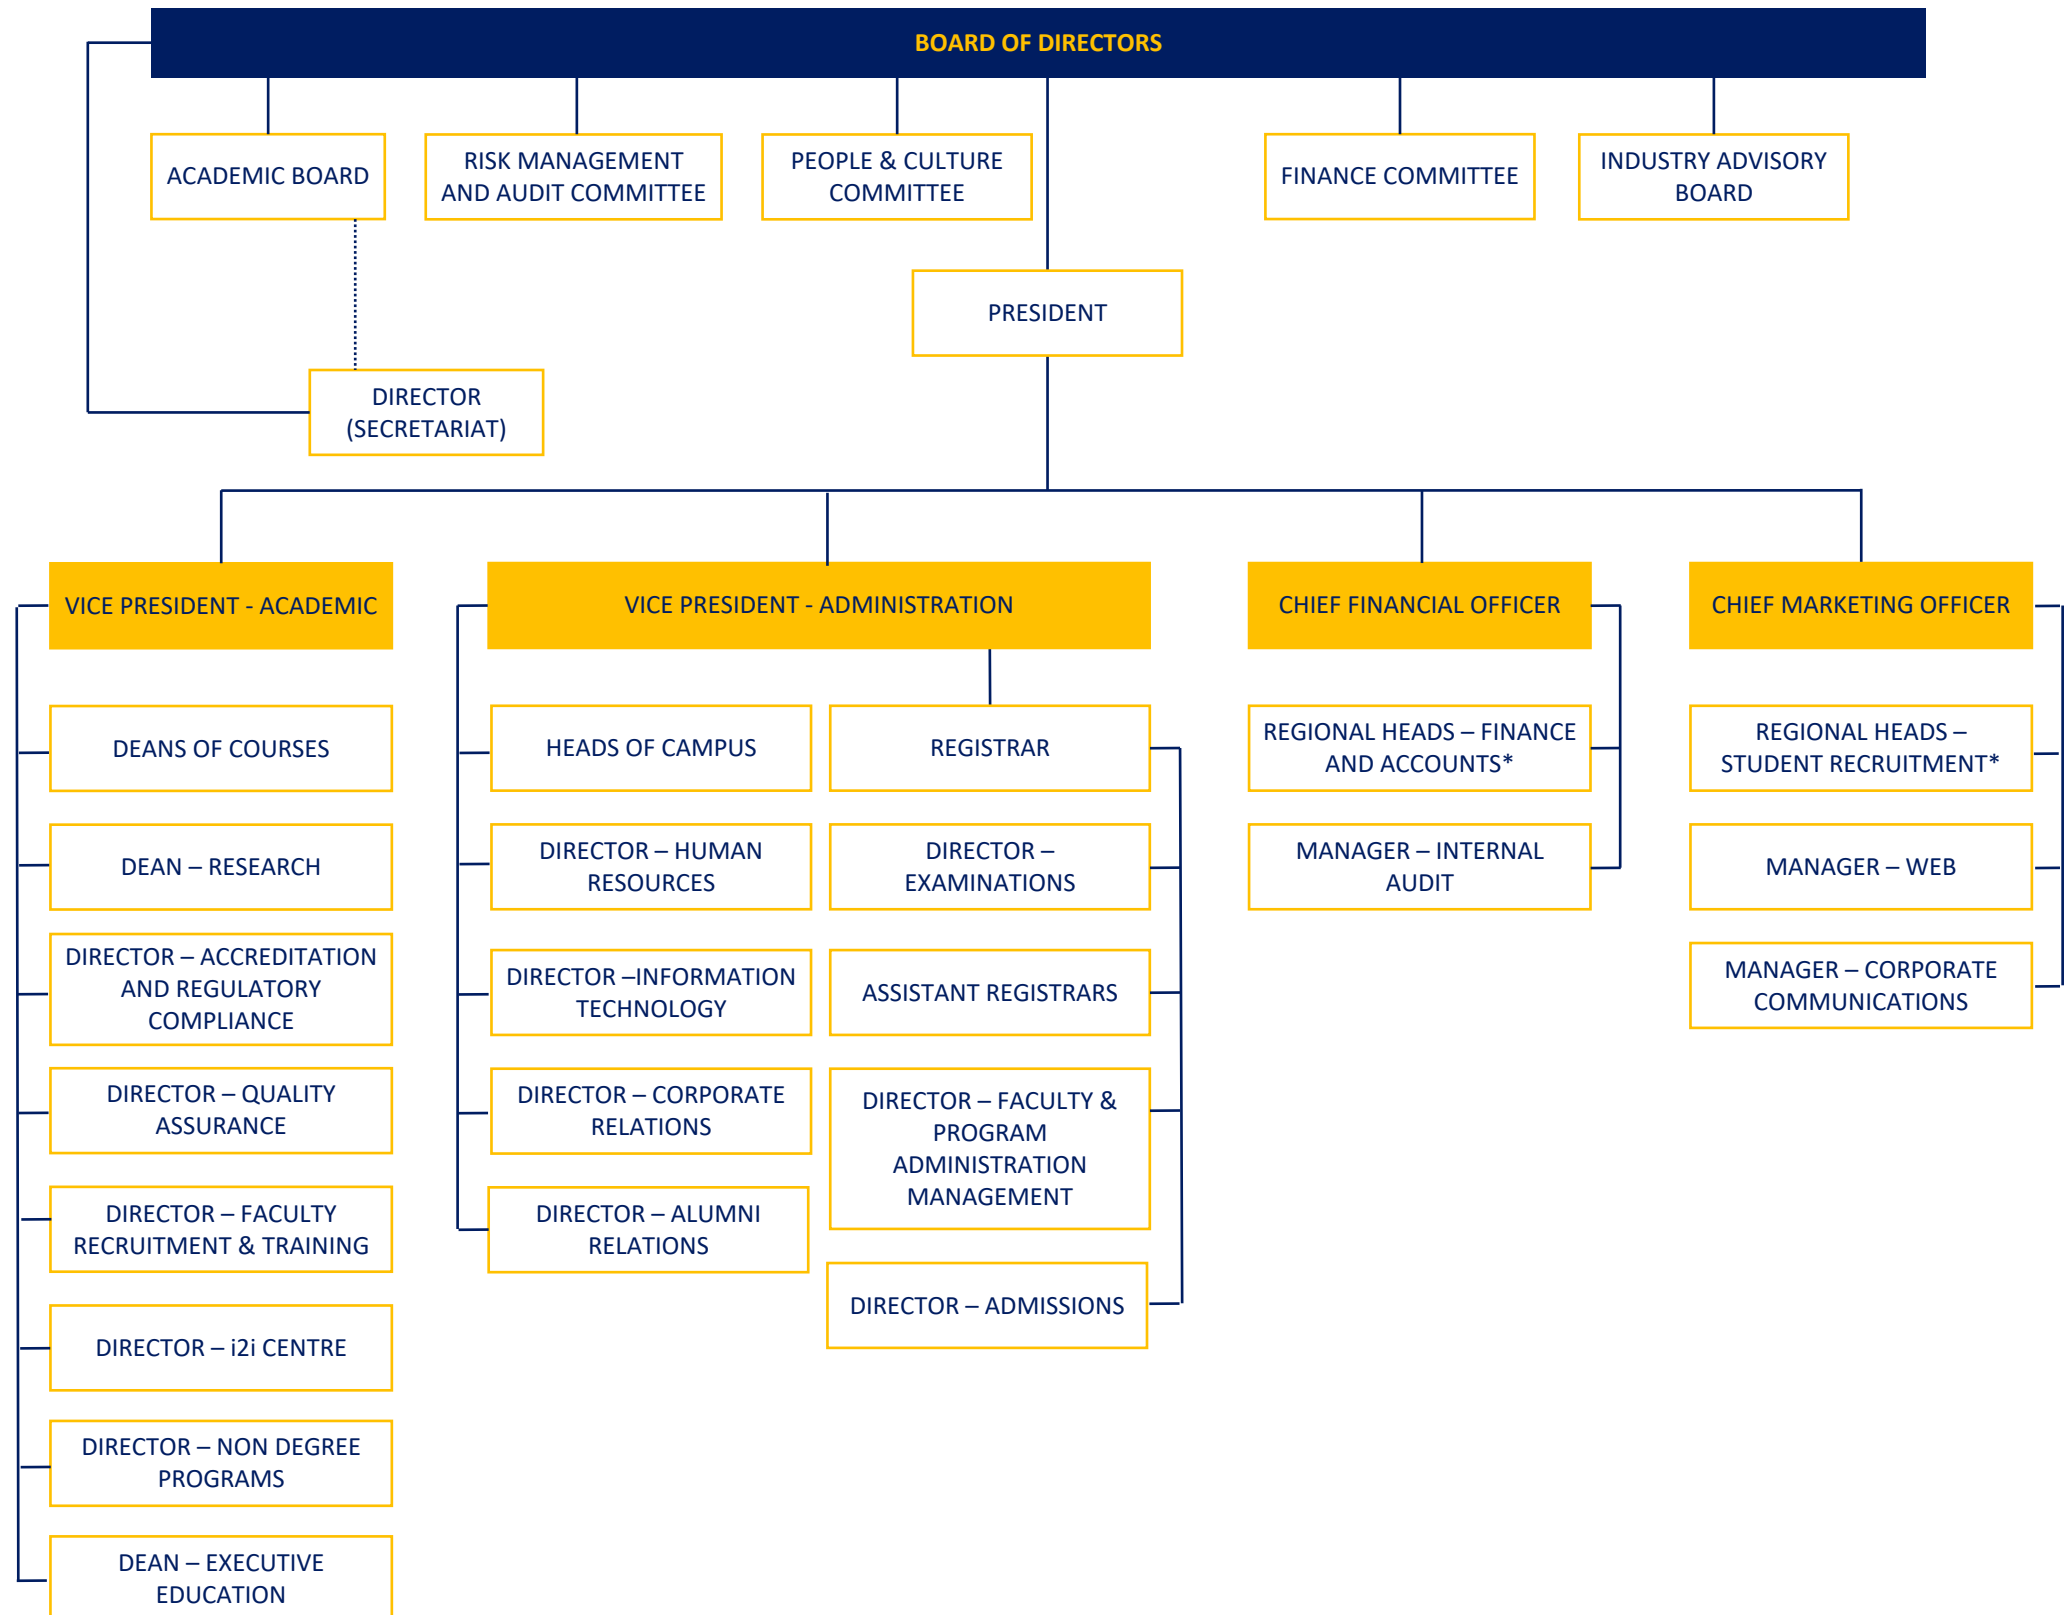

# S P JAIN ORGANISATION STRUCTURE

## S P JAIN SCHOOL OF GLOBAL MANAGEMENT PTY LTD, AUSTRALIA

\*SINGLE CAMPUS ROLES